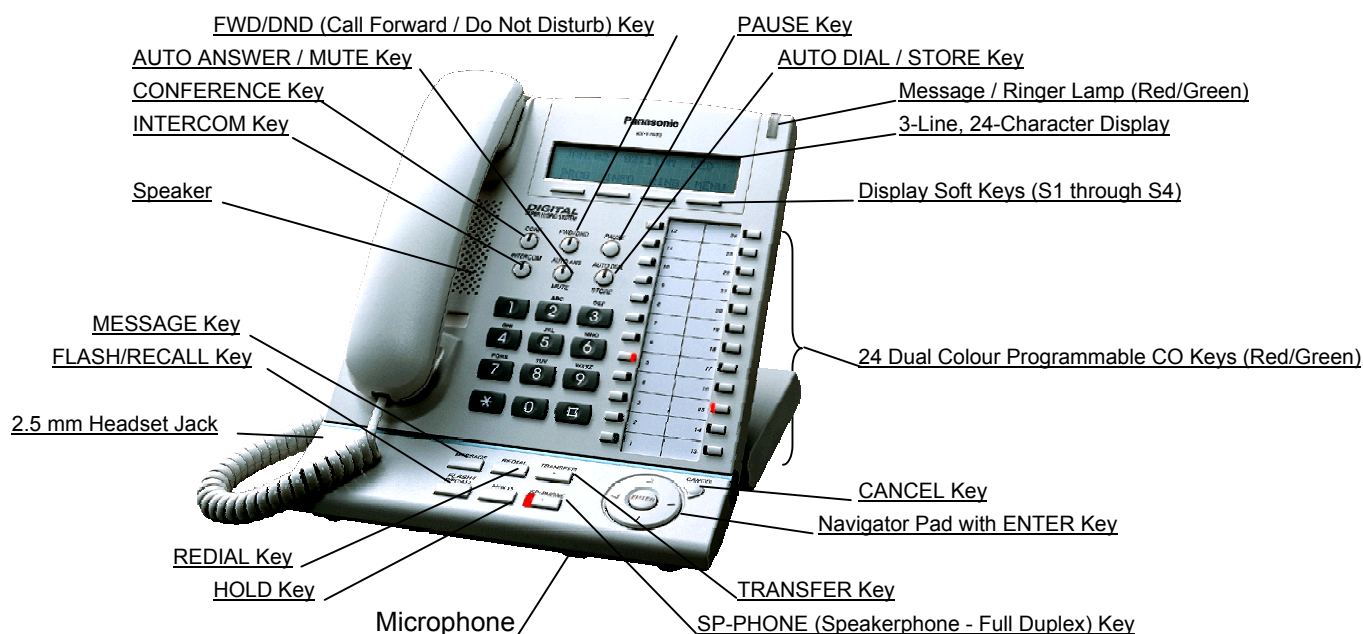

Panasonic

KX-T7633

Digital Proprietary Telephone

This ergonomically designed KX-T7633 digital proprietary telephone offers a host of state-of-the-art functions to meet the needs of the demanding customer. A full set of control keys allow access to frequently-used functions such as transferring and conferencing calls. The new Navigator Pad provides speed and efficiency when programming names and telephone numbers, searching of quick-dial numbers and use of the many other system features.

Multi-Angle Tilt Body

The body can be set to any of four angles to save space and allow for the most comfortable positioning. By changing the body tilt, you can also change the angle of the LCD display to obtain the optimum viewing angle for easy operation.

3-Line, 24-Character Display with Back-Light

The LCD displays the various system information such as Caller ID, Date and Time, Call Log, Speed Dialing and Feature menus. The contrast level and back light settings are adjustable to adapt to different lighting conditions. The Multi-Language LCD Support allows the extension users to select from up to the five languages.

24 Flexible Outside Line (CO) Keys

Each extension user can program these keys for various functions such as CO Line appearance, Direct Station Selection (DSS) Key, One-touch Dial or feature setting, all of which help you achieve smoother call handling. Each key has a dual colour LED (red/green) that shows information such as line status, extension status or whether a feature is on or off.